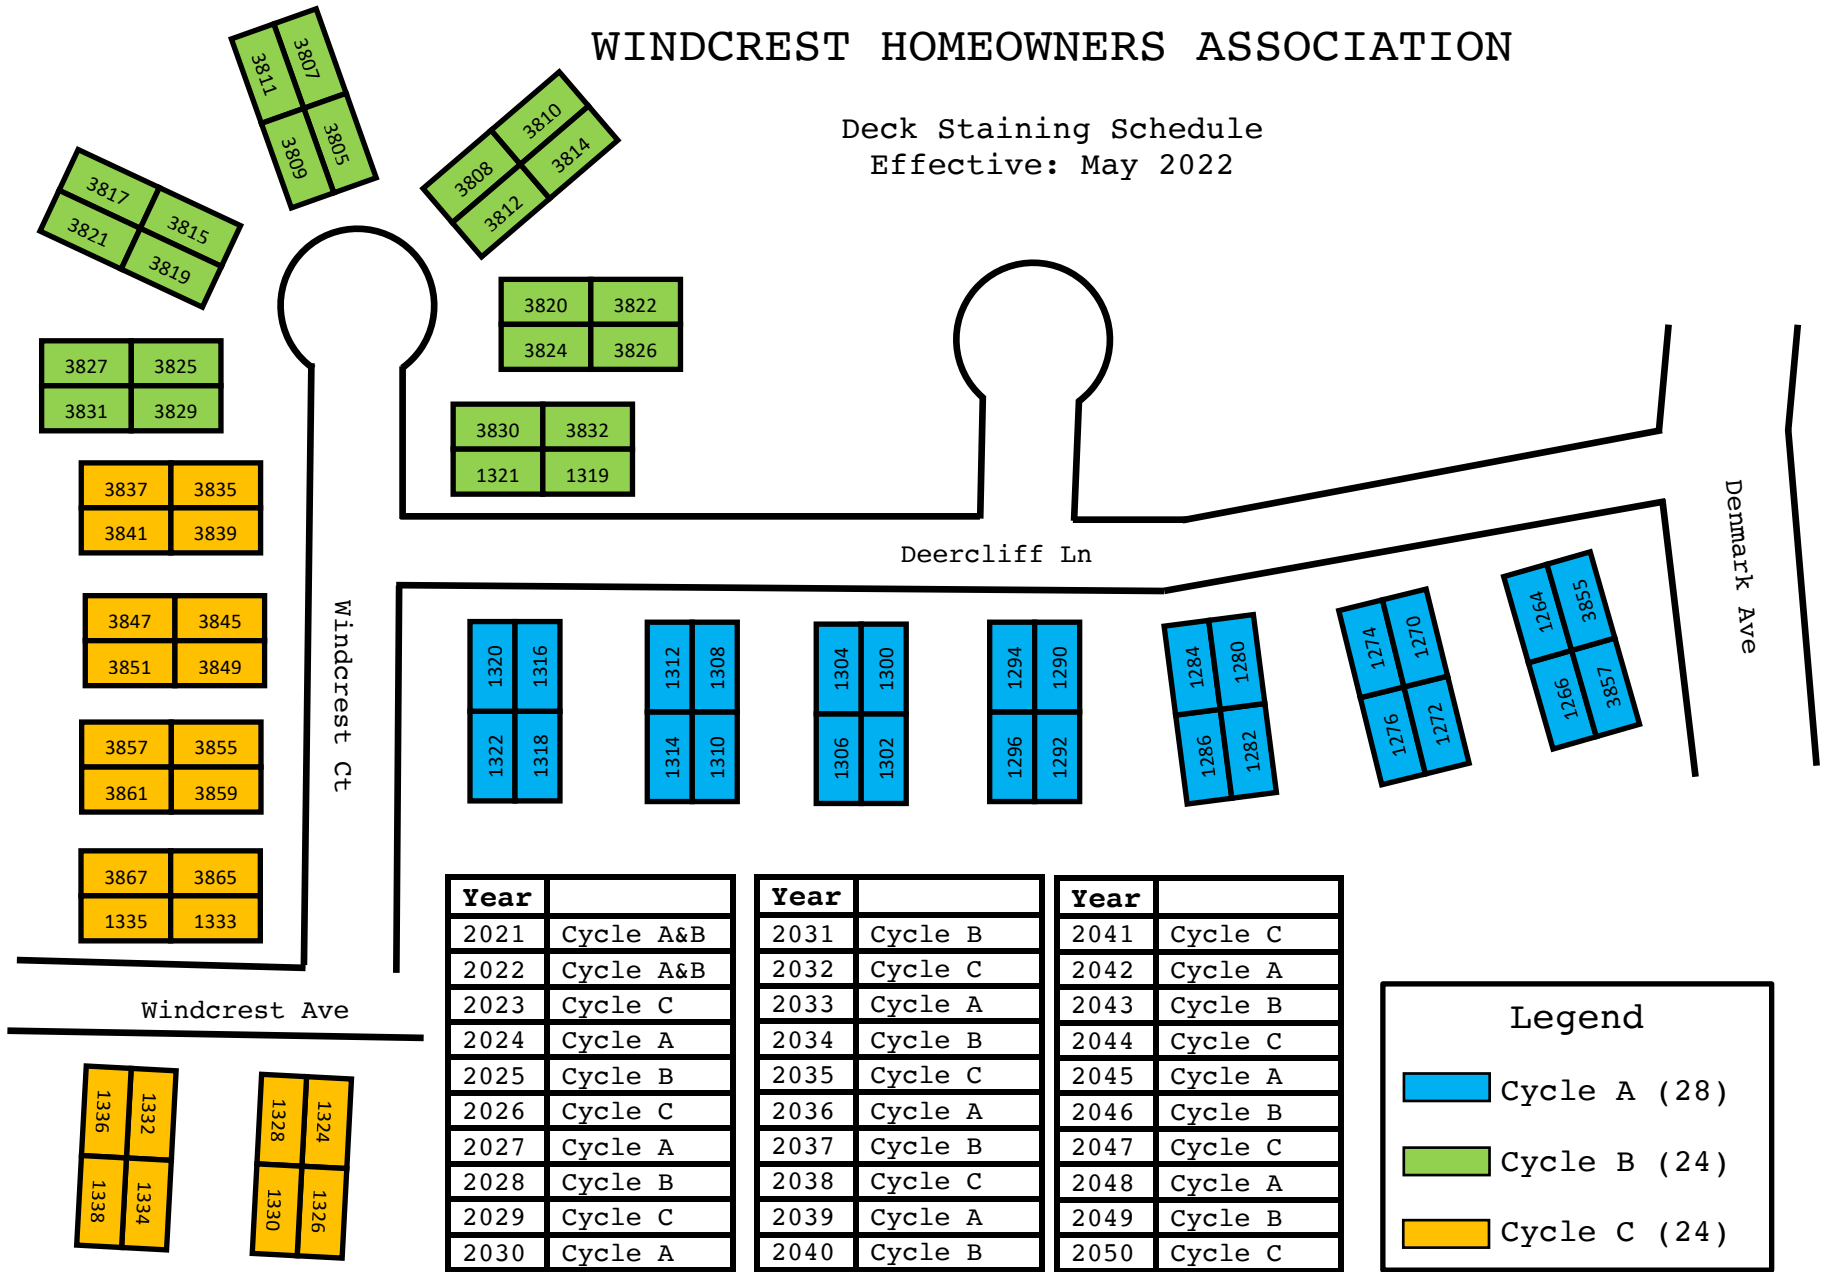

WINDCREST HOMEOWNERS ASSOCIATION

Deck Staining Schedule
Effective: May 2022

Year	
2021	Cycle A&B
2022	Cycle A&B
2023	Cycle C
2024	Cycle A
2025	Cycle B
2026	Cycle C
2027	Cycle A
2028	Cycle B
2029	Cycle C
2030	Cycle A

Year	
2031	Cycle B
2032	Cycle C
2033	Cycle A
2034	Cycle B
2035	Cycle C
2036	Cycle A
2037	Cycle B
2038	Cycle C
2039	Cycle A
2040	Cycle B

Year	
2041	Cycle C
2042	Cycle A
2043	Cycle B
2044	Cycle C
2045	Cycle A
2046	Cycle B
2047	Cycle C
2048	Cycle A
2049	Cycle B
2050	Cycle C

Legend

- Cycle A (28)
- Cycle B (24)
- Cycle C (24)